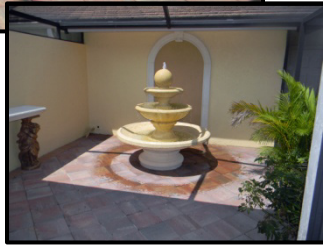

THE "SPOONBILL" VILLA

155 Cypress View Drive

- Picturebook View of the 1st Green
- **Total** Remodel Front to Back, Floor to Ceiling
- 3 Bedrooms/2 Baths
- Appx.1,817 Sq. Ft. Under Air, 2,693 Total
- Feature list that goes on and on!!
- A Home that Must Be Seen to Be Appreciated!

Impressive Entry Foyer

Living Room with Fireplace

Bright Dining Area

Exquisite Gourmet Kitchen

Outdoor Living Area w/Fireplace

Complete Outdoor Kitchen

Grande Master Suite

Master Bath