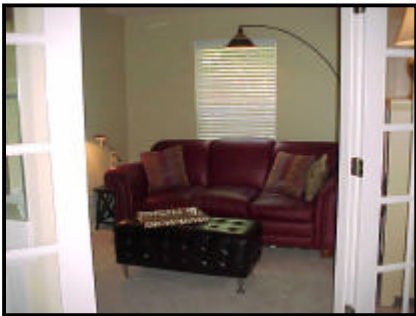

# THE "SANDPIPER" 750 Waterford Drive #203

- ✦ Tranquil View of Landscape & Lake
- ✦ 2 Bedrooms + Den (or 3<sup>rd</sup> Bedroom)
- ✦ Appx. 1,534 Sq. Ft. Under Air, 2,000 Total
- ✦ Furnished/Turnkey, Just Move On In !
- ✦ Just Across From the Neighborhood Pool & Spa
- ✦ Championship Golf, Tennis, Fitness, Bocce etc.

Double Door Entry Foyer

Living Room Opens to Lanai

Dining Area Opens to Lanai

Den/Office/3<sup>rd</sup> Bedroom

Spacious 16' X 42' Lanai

Neighborhood Pool & Spa

Guest Bedroom with Private Bath

Master Bedroom with Private Bath